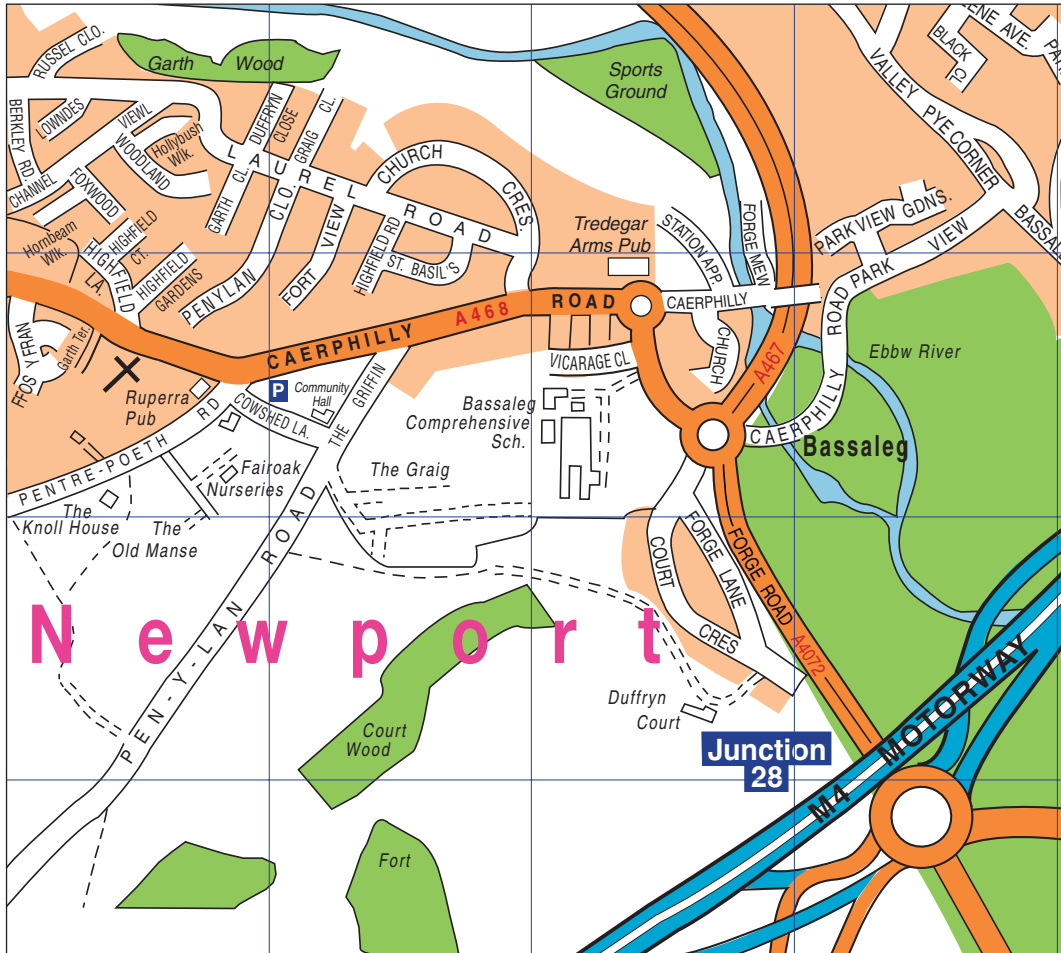

ICON CREATIVE DESIGN

How to find us

From the M4, take junction 28. Follow the signs for Risca/Brymawr, A467. At the next roundabout, take the 2nd turning signposted Caerphilly, A468. Turn left at the mini roundabout (opposite the Tredegar Arms pub). Continue along Caerphilly Road until you reach the Ruperra pub. We are situated up the hill past the Ruperra pub. Walk past 8 terraced cottages and you'll find us set back from the road, at No. 91.